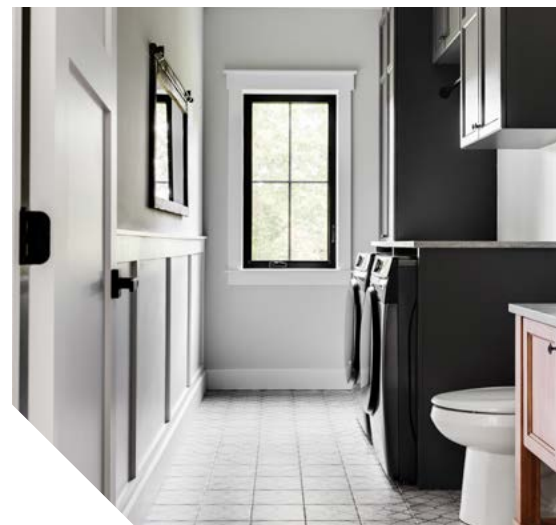

Casement window with a removable mullion designed explicitly for basement bedrooms to meet the Egress standard of the National Building Code for emergency exits.

**CASEMENT**

**AWNING**

**Lifetime warranty\***