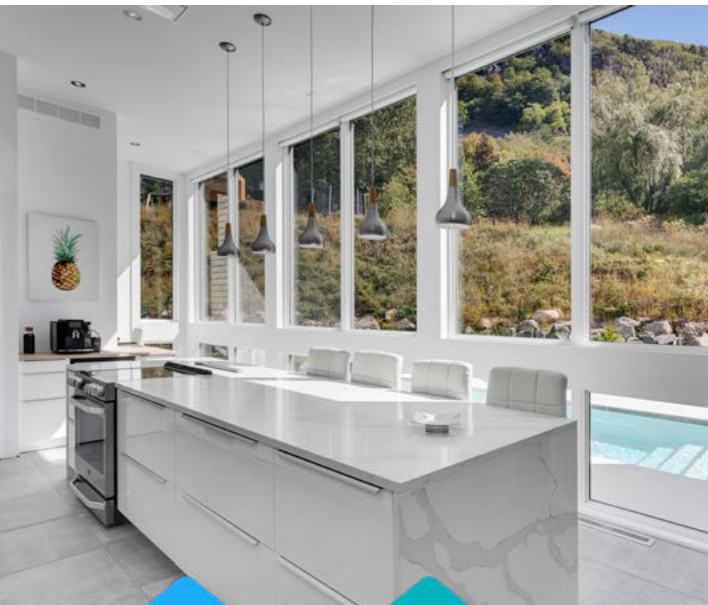

FIXED WINDOWS

PVC AND HYBRID (PVC AND ALUMINIUM)

VAILLANCOURT
DOORS AND WINDOWS