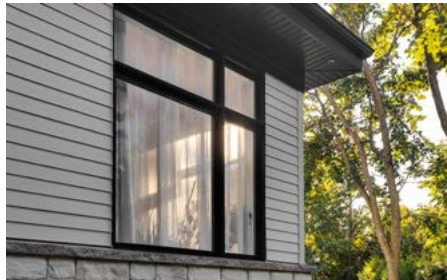

FIXED WINDOWS

PVC AND HYBRID (PVC AND ALUMINIUM)

VAILLANCOURT
DOORS AND WINDOWS

Frame depth **PVC** - 4 5/8 in and 5 3/4 in **Hybrid** - 6 1/4 in

Specifications

- Low-profile frame for maximized glass surface
- Contemporary style exterior sash and glazing bead
- Double or triple energy-efficient glass

Options

- Unlimited colour choices
- Multiple glass options
- Grilles and bars
- Transoms
- Exterior mouldings
- PVC-clad pine jamb extension

Architectural combinations

Designed without an operating sash, they pair well with casement or awning windows to create stylish architectural sets.

Maximized glass surface

Their slim, sleek frame allows for a larger glass surface to the outdoors—perfect for showcasing landscapes or creating bright, inviting spaces filled with natural light.

Lifetime warranty*